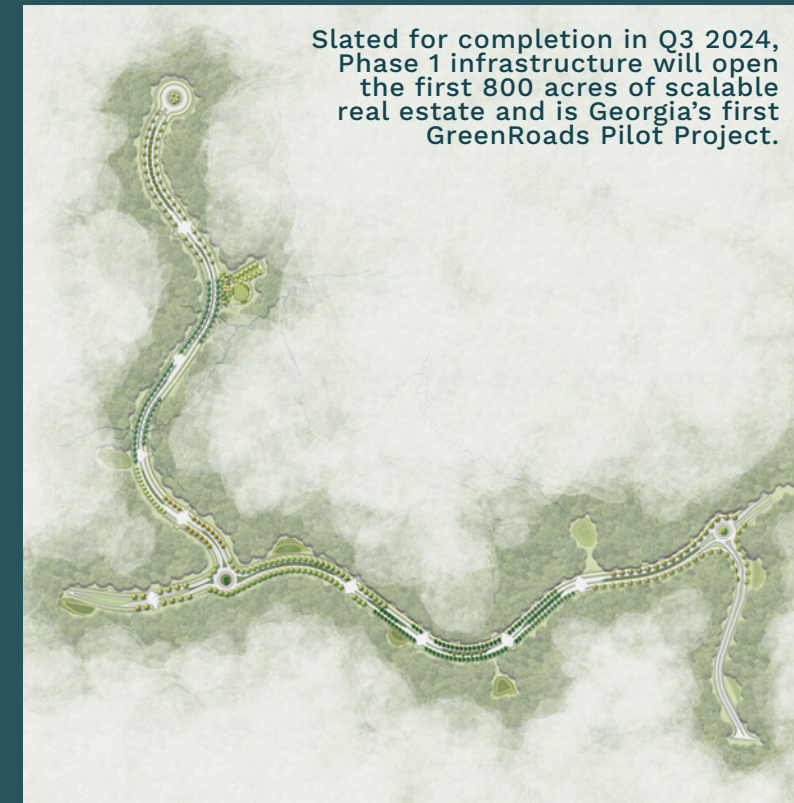

UTILITIES

Equipped with advanced technology, state-of-the-art utilities, and telecommunication infrastructure.